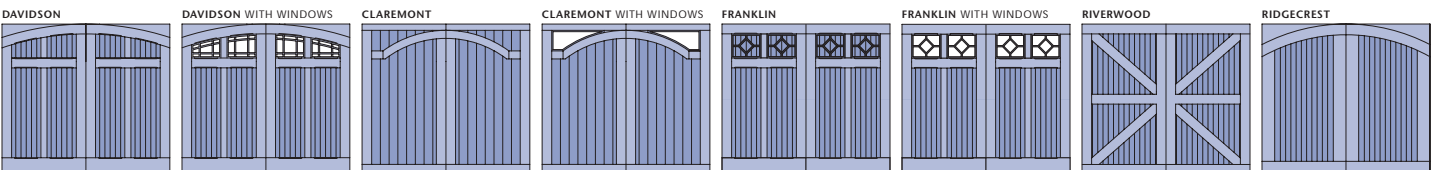

Amarrr

BOB TIMBERLAKE® COLLECTION

Davidson with Seeded Glass

Some call it staring. Others, admiring. Either way, you'll see a lot of that on your street. With a *Bob Timberlake*® door, people can't help it. The craftsmanship is pure Americana, with all eight carriage house styles reflecting the rural, rustic artistry that comes across in all of Bob Timberlake's unique designs. *Bob Timberlake*® garage doors. Strong, stylish, casually elegant, and worth a second look. Maybe even a third.

Ridgecrest

Davidson

Franklin

Riverwood

Claremont

Photos shown with optional decorative hardware or locks.

DESIGNS

Construction