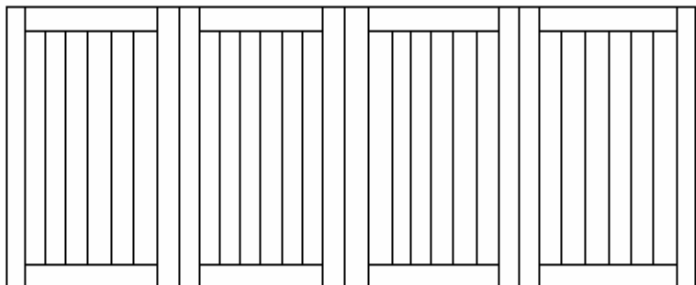

Carriage-House Garage Doors

Basic Designs

DW-1101

DW-1105

DW-1102

DW-1106

DW-1103

DW-1107

DW-1104

DW-1108

- Eight Popular Designs** are available. Add to a basic design or create your own.
- Optional Arches** added to the top of the door are also available.
- Standard Sizes** range from **Width:** 8' 9' 10' 16' & 18' **Heights:** 7' & 8'
- Warranty** all doors and their hardware are warranted for one full year.