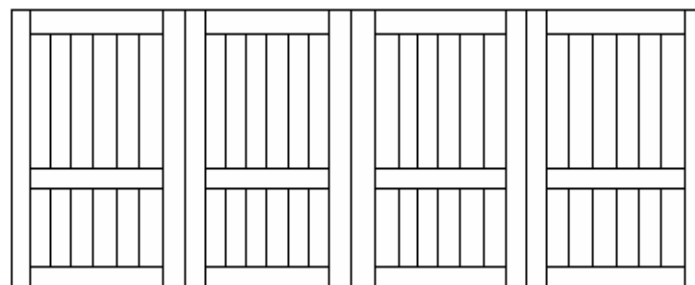

Carriage-House Garage Doors

Basic Designs

DW-1101

DW-1105

DW-1102

DW-1106

DW-1103

DW-1107

DW-1104

DW-1108

- Eight Popular Designs** are available. Add to a basic design or create your own.
- Optional Arches** added to the top of the door are also available.
- Standard Sizes** range from **Width:** 8' 9' 10' 16' & 18' **Heights:** 7' & 8'
- Warranty** all doors and their hardware are warranted for one full year.