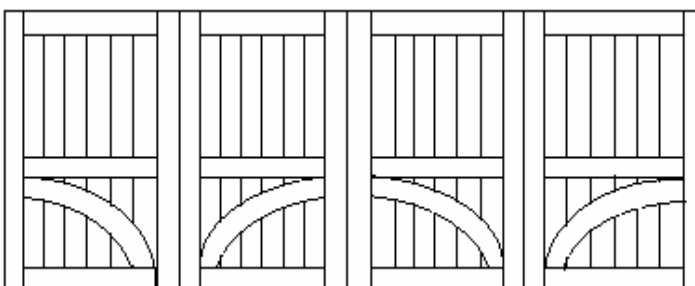

Carriage-House Garage Doors

Basic Designs

DW-1101

DW-1105

DW-1102

DW-1106

DW-1103

DW-1107

DW-1104

DW-1108

- Eight Popular Designs** are available. Add to a basic design or create your own.
- Optional Arches** added to the top of the door are also available.
- Standard Sizes** range from **Width:** 8' 9' 10' 16' & 18' **Heights:** 7' & 8'
- Warranty** all doors and their hardware are warranted for one full year.