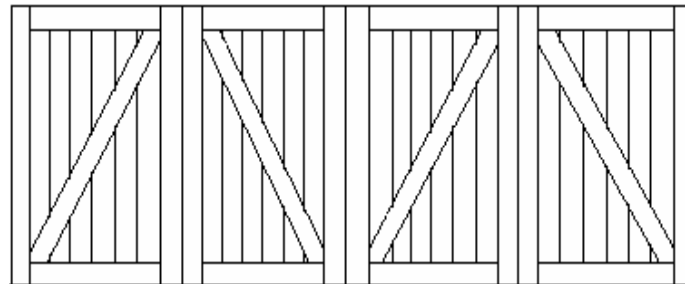

Carriage-House Garage Doors

Basic Designs

DW-1101

DW-1105

DW-1102

DW-1106

DW-1103

DW-1107

DW-1104

DW-1108

- Eight Popular Designs** are available. Add to a basic design or create your own.
- Optional Arches** added to the top of the door are also available.
- Standard Sizes** range from **Width:** 8' 9' 10' 16' & 18' **Heights:** 7' & 8'
- Warranty** all doors and their hardware are warranted for one full year.