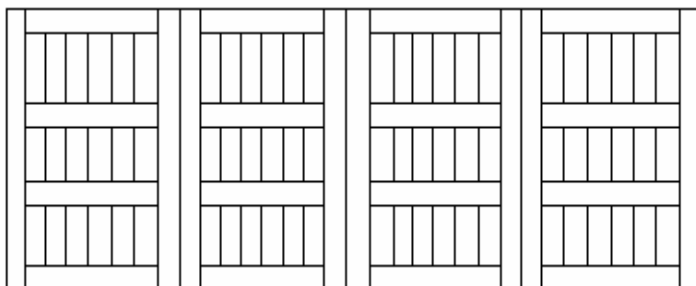

Carriage-House Garage Doors

Basic Designs

DW-1101

DW-1105

DW-1102

DW-1106

DW-1103

DW-1107

DW-1104

DW-1108

- Eight Popular Designs** are available. Add to a basic design or create your own.
- Optional Arches** added to the top of the door are also available.
- Standard Sizes** range from **Width:** 8' 9' 10' 16' & 18' **Heights:** 7' & 8'
- Warranty** all doors and their hardware are warranted for one full year.