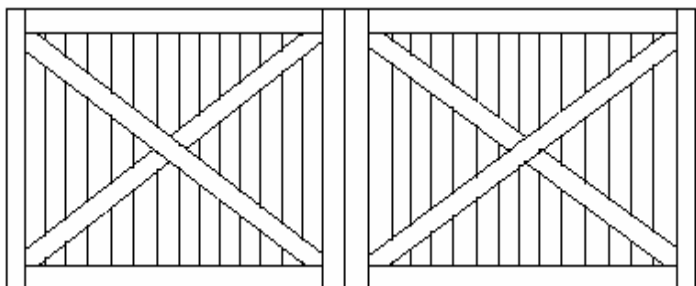

Carriage-House Garage Doors

Basic Designs

DW-1101

DW-1105

DW-1102

DW-1106

DW-1103

DW-1107

DW-1104

DW-1108

- Eight Popular Designs** are available. Add to a basic design or create your own.
- Optional Arches** added to the top of the door are also available.
- Standard Sizes** range from **Width:** 8' 9' 10' 16' & 18' **Heights:** 7' & 8'
- Warranty** all doors and their hardware are warranted for one full year.