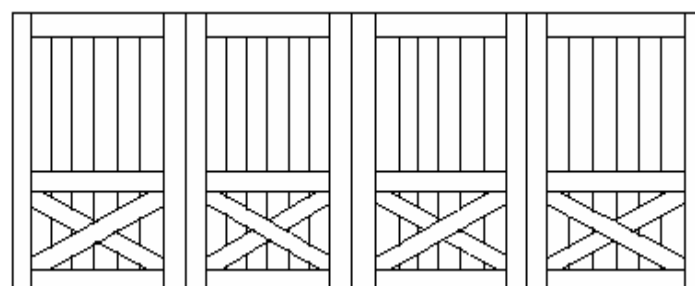

Carriage-House Garage Doors

Basic Designs

DW-1101

DW-1105

DW-1102

DW-1106

DW-1103

DW-1107

DW-1104

DW-1108

- Eight Popular Designs** are available. Add to a basic design or create your own.
- Optional Arches** added to the top of the door are also available.
- Standard Sizes** range from **Width:** 8' 9' 10' 16' & 18' **Heights:** 7' & 8'
- Warranty** all doors and their hardware are warranted for one full year.