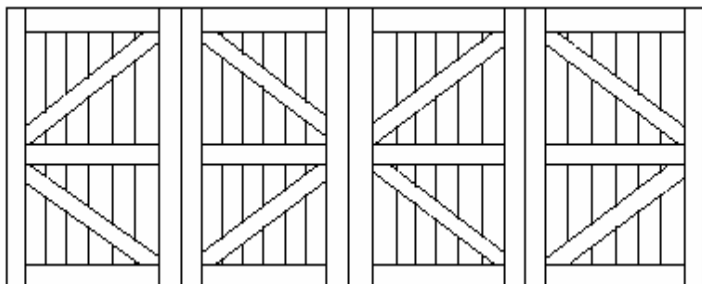

Carriage-House Garage Doors

Basic Designs

DW-1101

DW-1105

DW-1102

DW-1106

DW-1103

DW-1107

DW-1104

DW-1108

- Eight Popular Designs** are available. Add to a basic design or create your own.
- Optional Arches** added to the top of the door are also available.
- Standard Sizes** range from **Width:** 8' 9' 10' 16' & 18' **Heights:** 7' & 8'
- Warranty** all doors and their hardware are warranted for one full year.