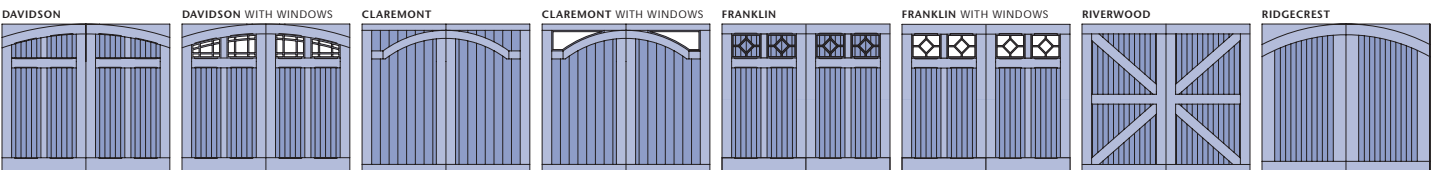

Amarrr

BOB TIMBERLAKE® COLLECTION

Davidson with Seeded Glass

Some call it staring. Others, admiring. Either way, you'll see a lot of that on your street. With a Bob Timberlake® door, people can't help it. The craftsmanship is pure Americana, with all eight carriage house styles reflecting the rural, rustic artistry that comes across in all of Bob Timberlake's unique designs. Bob Timberlake® garage doors. Strong, stylish, casually elegant, and worth a second look. Maybe even a third.

Ridgecrest

Davidson

Franklin

Riverwood

Claremont

Photos shown with optional decorative hardware or locks.

DESIGNS

Construction