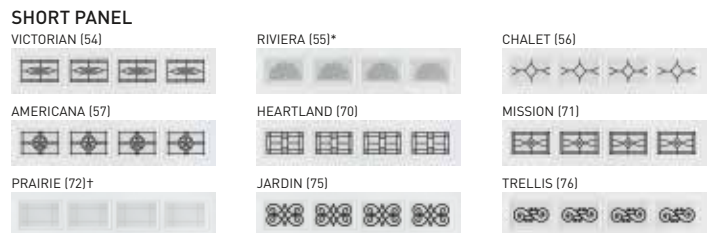

DecraGlass™ Windows

Tempered obscure glass with baked-on ceramic designs.

Mosaic Window Options

The choice is yours.

Add visual interest to your contemporary, mid-century modern or transitional home. With Mosaic Window Options you decide the number and location of windows to create the door design you want. Visit amarr.com/mosaic for design inspirations.