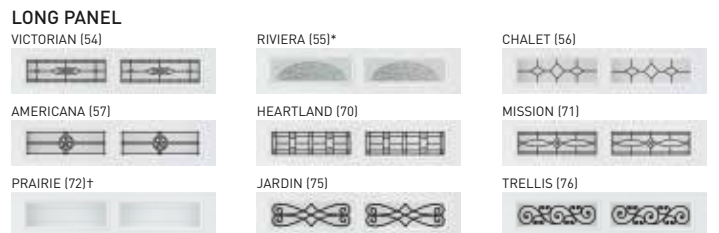

DecraGlass™ Windows

Tempered obscure glass with baked-on ceramic designs.

Mosaic Window Options

The choice is yours.

Add visual interest to your contemporary, mid-century modern or transitional home. With Mosaic Window Options you decide the number and location of windows to create the door design you want. Visit amarr.com/mosaic for design inspirations.