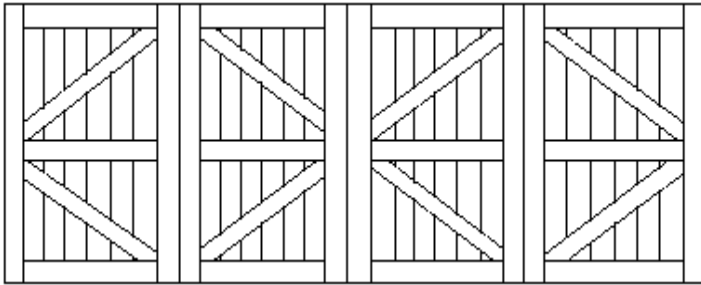

## Carriage-House Garage Doors

### Basic Designs

DW-1101

DW-1105

DW-1102

DW-1106

DW-1103

DW-1107

DW-1104

- Eight Popular Designs** are available. Add to a basic design or create your own.
- Optional Arches** added to the top of the door are also available.
- Standard Sizes** range from **Width:** 8' 9' 10' 16' & 18' **Heights:** 7' & 8'
- Warranty** all doors and their hardware are warranted for one full year.