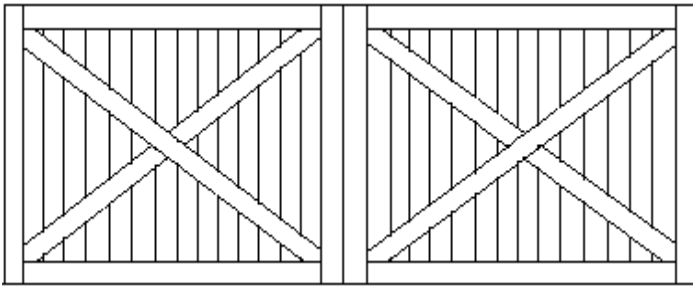

## Carriage-House Garage Doors

### Basic Designs

DW-1101

DW-1105

DW-1102

DW-1106

DW-1103

DW-1107

DW-1104

- Eight Popular Designs** are available. Add to a basic design or create your own.
- Optional Arches** added to the top of the door are also available.
- Standard Sizes** range from **Width:** 8' 9' 10' 16' & 18' **Heights:** 7' & 8'
- Warranty** all doors and their hardware are warranted for one full year.