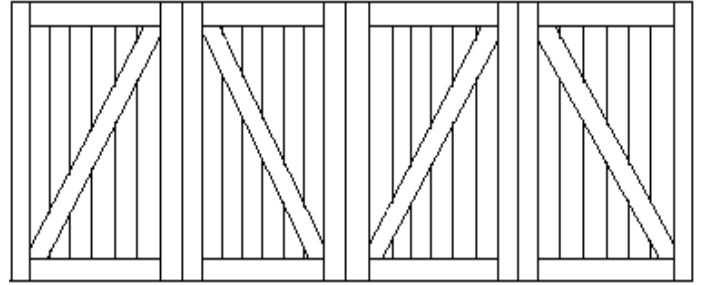

## Carriage-House Garage Doors

### Basic Designs

DW-1101

DW-1105

DW-1102

DW-1106

DW-1103

DW-1107

DW-1104

- Eight Popular Designs** are available. Add to a basic design or create your own.
- Optional Arches** added to the top of the door are also available.
- Standard Sizes** range from **Width:** 8' 9' 10' 16' & 18' **Heights:** 7' & 8'
- Warranty** all doors and their hardware are warranted for one full year.