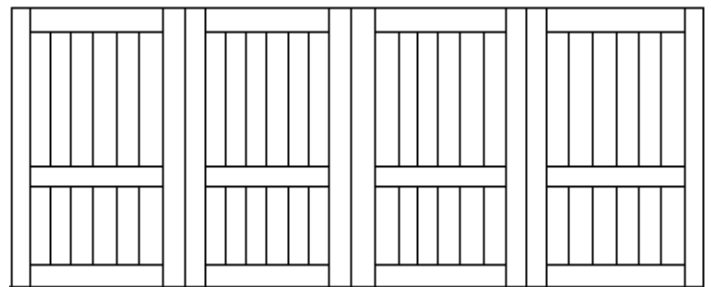

## Carriage-House Garage Doors

### Basic Designs

DW-1101

DW-1105

DW-1102

DW-1106

DW-1103

DW-1107

DW-1104

- Eight Popular Designs** are available. Add to a basic design or create your own.
- Optional Arches** added to the top of the door are also available.
- Standard Sizes** range from **Width:** 8' 9' 10' 16' & 18' **Heights:** 7' & 8'
- Warranty** all doors and their hardware are warranted for one full year.