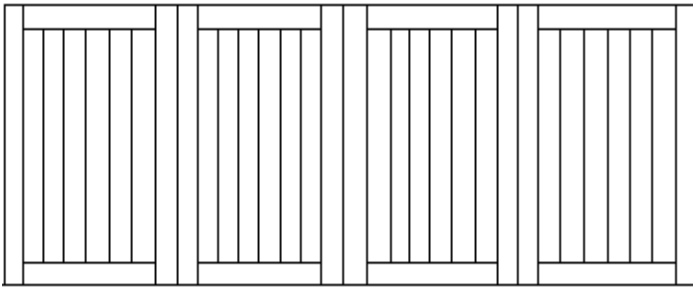

## Carriage-House Garage Doors

### Basic Designs

DW-1101

DW-1105

DW-1102

DW-1106

DW-1103

DW-1107

DW-1104

- Eight Popular Designs** are available. Add to a basic design or create your own.
- Optional Arches** added to the top of the door are also available.
- Standard Sizes** range from **Width:** 8' 9' 10' 16' & 18' **Heights:** 7' & 8'
- Warranty** all doors and their hardware are warranted for one full year.