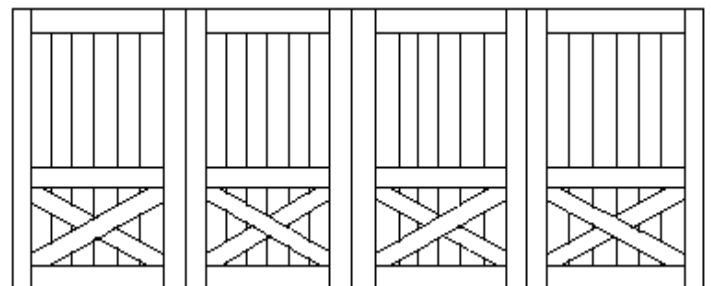

## Carriage-House Garage Doors

### Basic Designs

DW-1101

DW-1105

DW-1102

DW-1106

DW-1103

DW-1107

DW-1104

- Eight Popular Designs** are available. Add to a basic design or create your own.
- Optional Arches** added to the top of the door are also available.
- Standard Sizes** range from **Width:** 8' 9' 10' 16' & 18' **Heights:** 7' & 8'
- Warranty** all doors and their hardware are warranted for one full year.