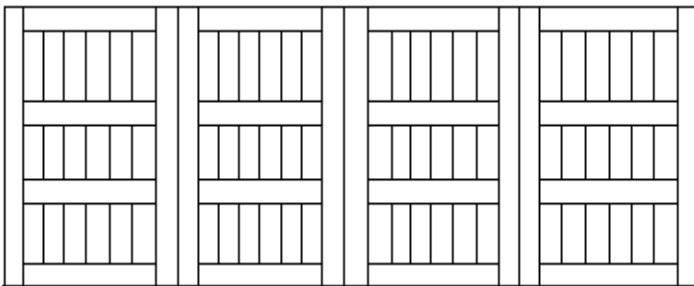

## Carriage-House Garage Doors

### Basic Designs

DW-1101

DW-1105

DW-1102

DW-1106

DW-1103

DW-1107

DW-1104

- Eight Popular Designs** are available. Add to a basic design or create your own.
- Optional Arches** added to the top of the door are also available.
- Standard Sizes** range from **Width:** 8' 9' 10' 16' & 18' **Heights:** 7' & 8'
- Warranty** all doors and their hardware are warranted for one full year.